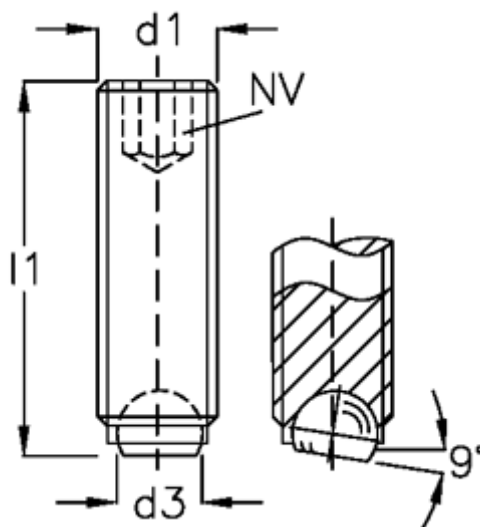

Article number: 209057451

Description: E+G Ball point screw
GN 605-M16-20-BN

Measures

d1	= M16
d2	= 12.0
d3	= 10.7
Internal hexagon	= 8
l1	= 20